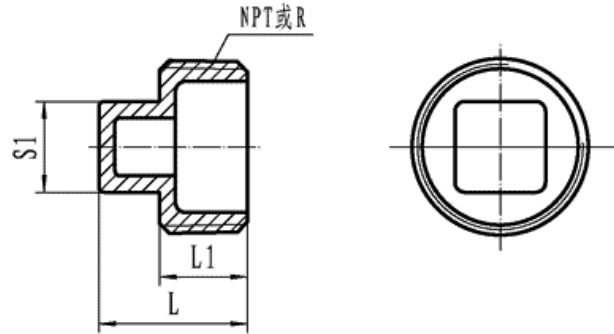

YUANDONG METAL PRODUCT CO.,LTD

TEL:086-318-7516366 Fax:086-318-7524867 Mob:086-15031850254

Email:shaoqingren@yahoo.com sales.pipfitting@hotmail.com

Http://www.yuandongap.com

方形管堵

SIZE ITEM	1/8"	1/4"	3/8"	1/2"	3/4"	1"	1-1/4"	1-1/2"	2"	2-1/2"	3"	4"
L	16	18.5	20.8	25	26	29	32	33.5	36.5	43	47.5	54
L1	10	11	12	15	15	17	19	19.5	22	25	29	35
S1	7	9	10	11	15	18.5	20.5	22.5	27	32	36	40