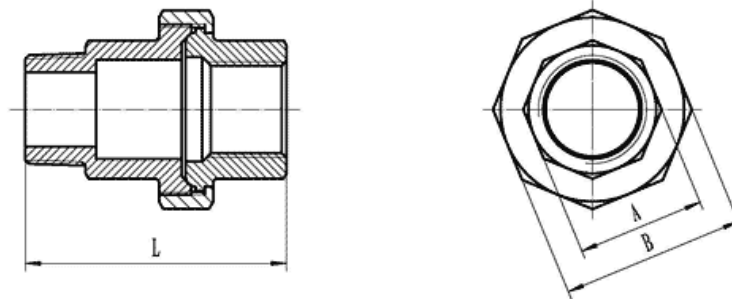

## 圆形管帽

SIZE ITEM	1/8"	1/4"	3/8"	1/2"	3/4"	1"	1-1/4"	1-1/2"	2"	2-1/2"	3"	4"
L	15	15	16	20.5	22	26.5	28.5	32	35.5	39.5	42.5	44.5
D	12	15	18.5	25	30.5	38.5	47	53	65	82	95.5	121.5
T	2.5	2.5	2.5	2.5	2.5	2.5	3	3	3.5	3.5	4	4
C	14	17	20.5	27	32.5	40.5	49.5	55.5	68	84.5	98.5	122.5

## F/M 由任 (内外牙由任)

SIZE	1/8"	1/4"	3/8"	1/2"	3/4"	1"	1-1/4"	1-1/2"	2"	2-1/2"	3"	4"
L	36	41.5	43	50	53	63.5	70.5	72	81.5	97.5	106	119
A	13	17	20.5	24	30.5	37	46	51.5	64	82	94	120
B	25	30	33	36.5	45	53	65	71	85	106	119	147